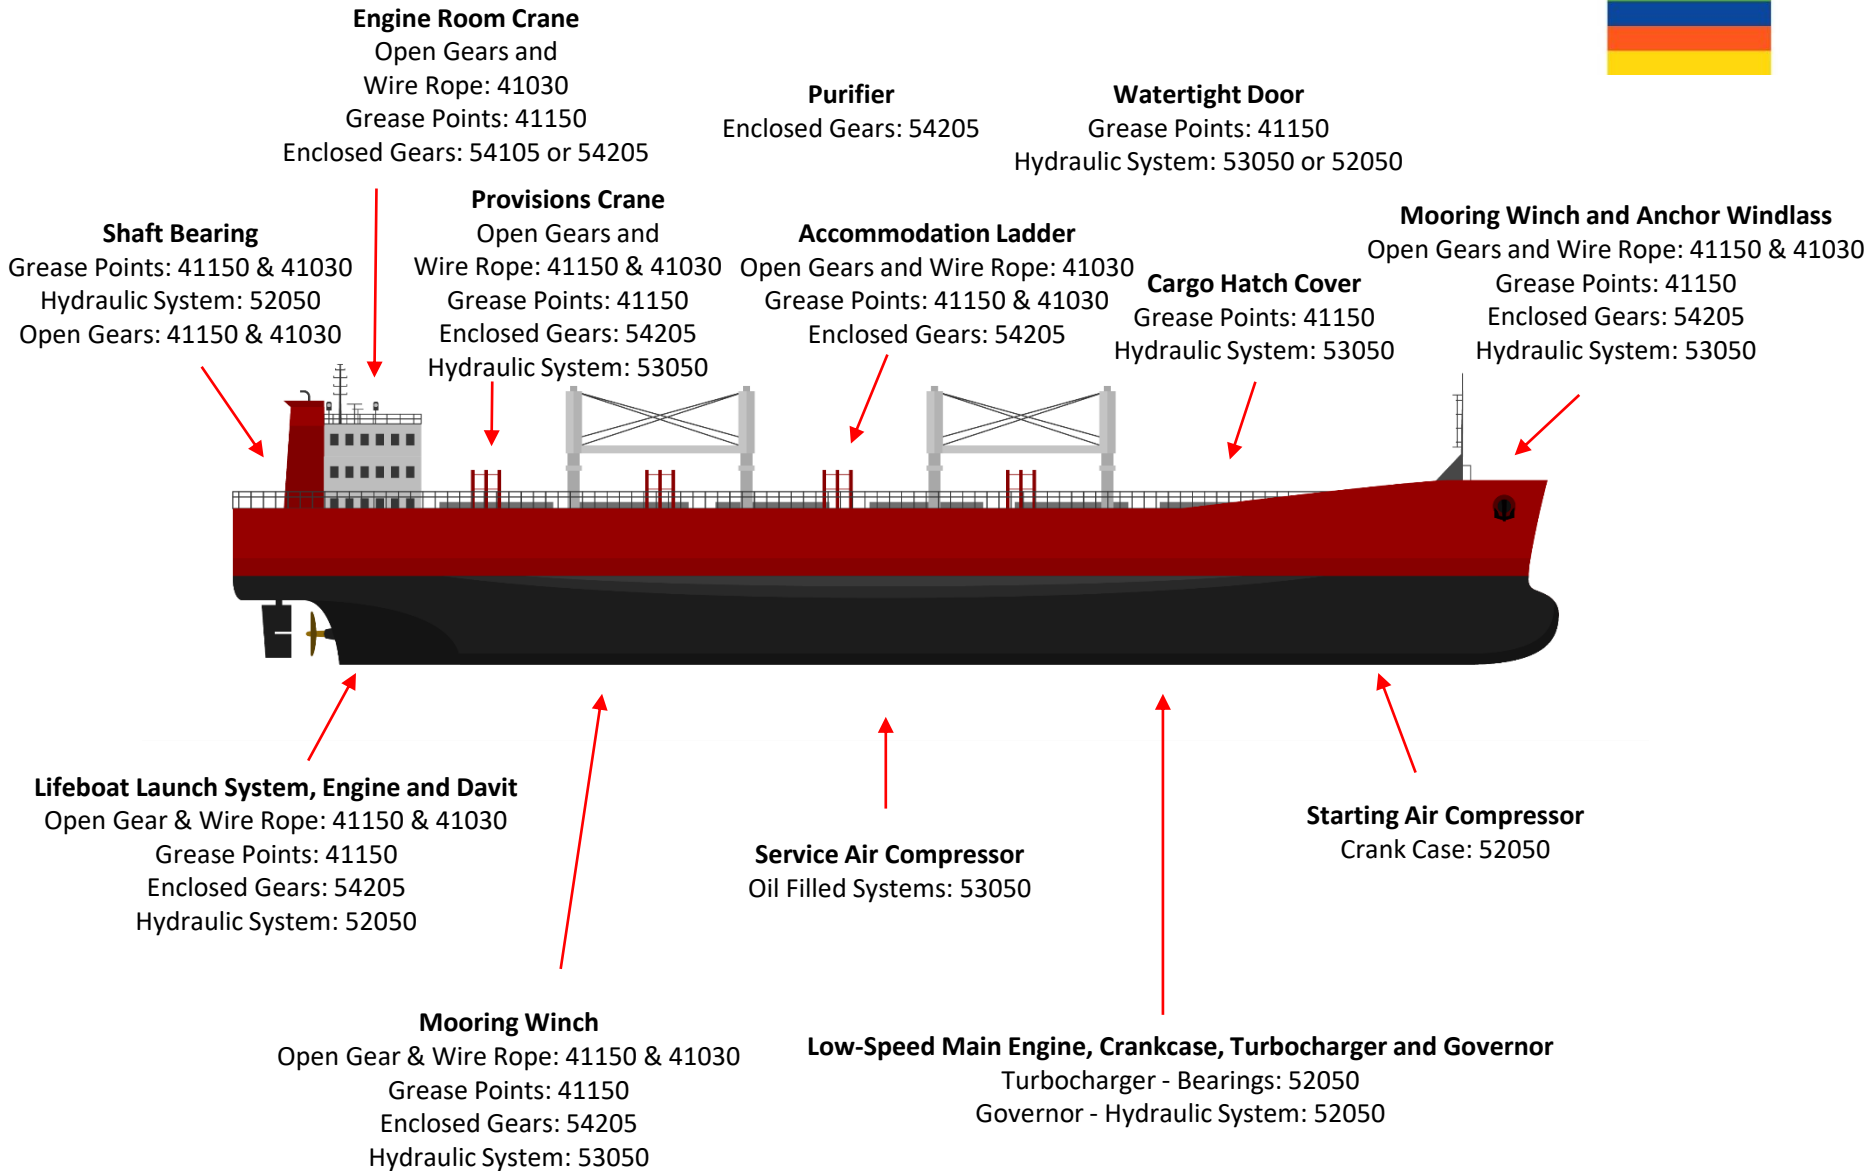

# Super Lube® Bulker Ship Applications

See next slide for full product list

Part Number	Product Name
41030	<b>Multi-Purpose Synthetic Grease with Syncolon® (30 Lb. Pail)</b>
41150	<b>Multi-Purpose Synthetic Grease with Syncolon® (14.1 oz. Cartridge)</b>
52050	<b>Multi-Use Synthetic Lightweight Oil (ISO 68) (5 Gallon Pail)</b>
53050	<b>Multi-Use Synthetic Lightweight Oil (ISO 46) (5 Gallon Pail)</b>
54105	<b>Synthetic Gear Oil ISO 150 (5 Gallon Pail)</b>
54205	<b>Synthetic Gear Oil ISO 220 (5 Gallon Pail)</b>